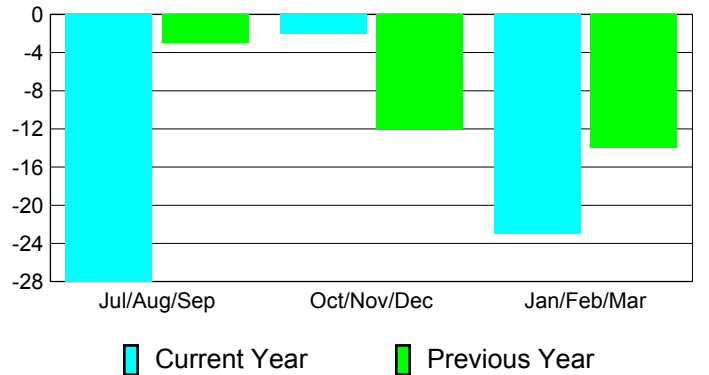

**Membership Results
2010-2011**

**Membership
2009-2010**

| Month | Net Memb Goal | Actual New Memb | Actual Dropped Memb | Gain/Loss of Memb | Gain/Loss of Memb |
|---------------|---------------|-----------------|---------------------|-------------------|-------------------|
| Jul/Aug/Sep | -10 | 16 | -44 | -28 | -3 |
| Oct/Nov/Dec | -20 | 21 | -23 | -2 | -12 |
| Jan/Feb/Mar | -40 | 25 | -48 | -23 | -14 |
| Totals | -70 | 62 | -115 | -53 | -29 |

Membership Results 2010-2011

Goal, New, Dropped, Gain/Loss

Comparison of Membership Gain/Loss

Current Year Compared to the Previous Year

Gender Comparison 2010-2011

Jul/Aug/Sep

Oct/Nov/Dec

Jan/Feb/Mar