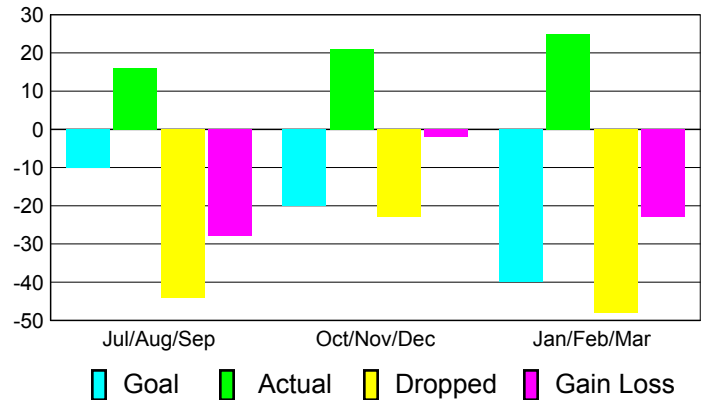

Membership Results 2010-2011

Goal, New, Dropped, Gain/Loss

Comparison of Membership Gain/Loss

Current Year Compared to the Previous Year